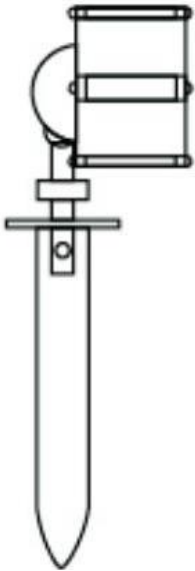

## Deck Yard Low Voltage Lighting DYL-M005 6W Integrated LED Directional Up Lights

### Product Description

Deck Yard 6W landscape Uplight are professional grade integrated LED fixtures perfect for any uplighting application.

Constructed of high quality aluminum, the DYL-M005 incorporates a built in driver and uses the body as a heat sink. The design allows the LED chips to run at a cooler temperature which equates to a longer life up to 60000 hours! Constructed and double silicone O-rings under the shroud, DYL-M005 spotlight is water-proof. The luminaire has an adjustable knuckle to aim light where it is needed.

### Product Drawing

### Specifications

1. Construction: Aluminum
2. Finish: Black and Brown
3. Lead Wire: 48" (standard) or 25' (optional) 18AWG, SPT-2 premium tinned copper
4. Mounting: ABS Stake
5. Glass or Lens: Tempered flat glass
6. Light Source: Integrated CREE® LED
7. Operating Voltage: 12V AC
8. Color Temperature: 3000K
9. CRI: 80+
10. Lifetime (L70): 60,000 hours
11. Powered by: Deck Yard low voltage transformer